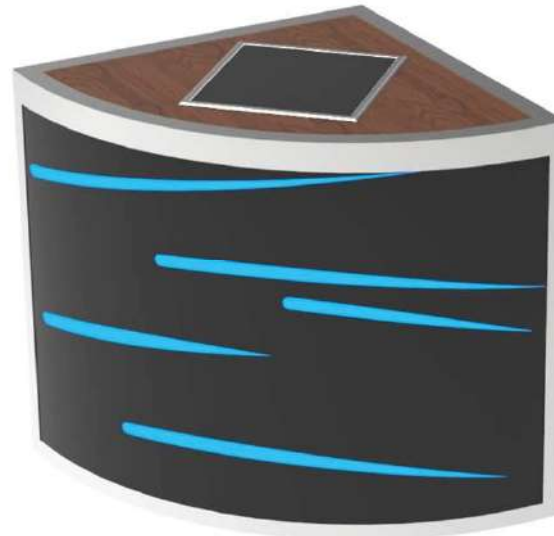

Plate Warmer Station

Induction Side Station

Mobile Station
• Foldable