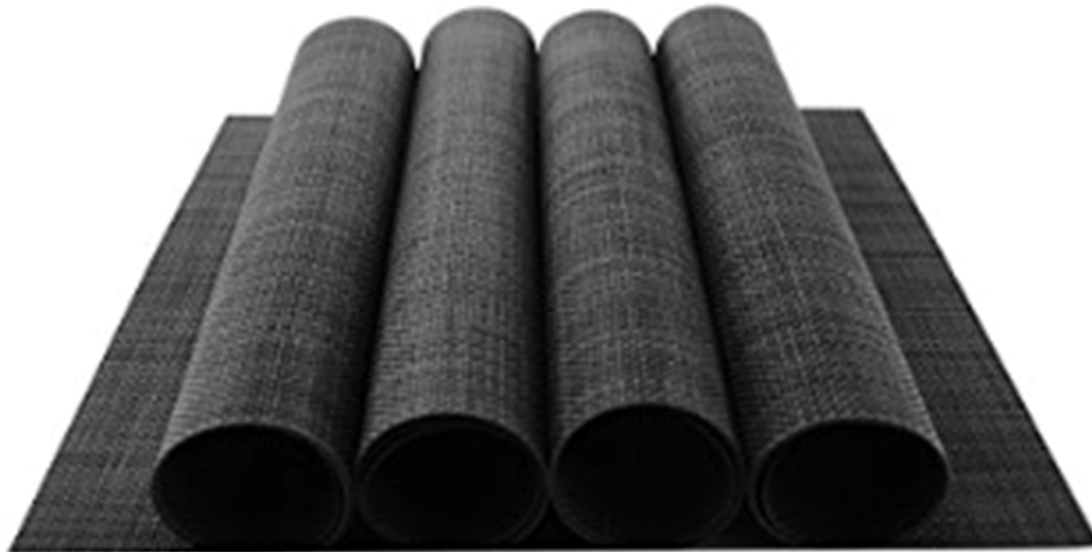

table cloth ring

Wine opener

Candle Holder

Table Top Accessories
Placemat

Table Top Accessories
Vinyl Placemat

Table Top Accessories
Modern Placemat

Table Top Accessories
Bamboo Placemat

info@himmeltek.com