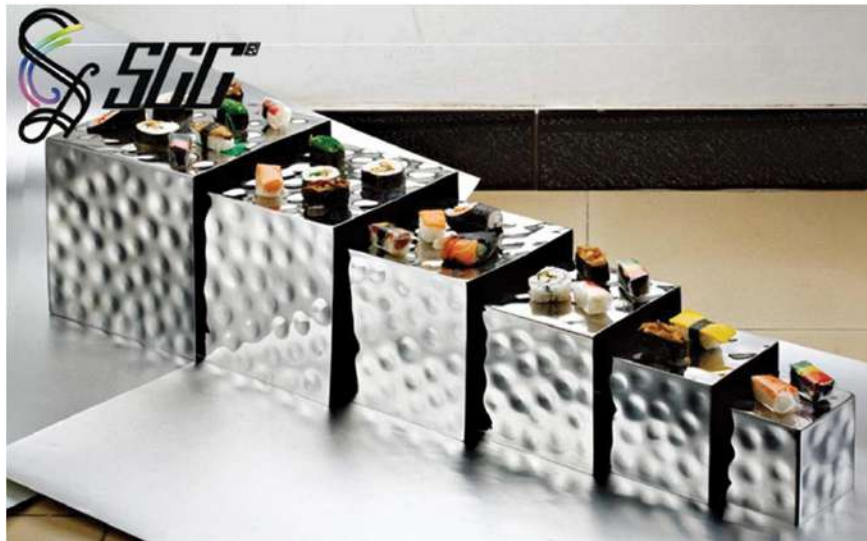

Buffet ware

“Riser and Accessories” Buffet ware