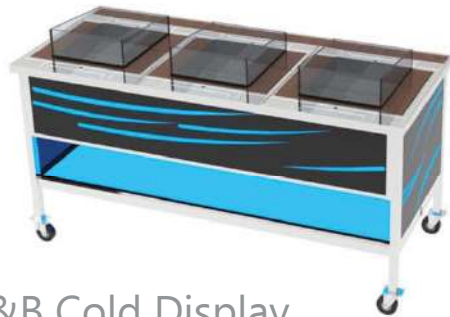

ASSEMBLED FOLDABLE WITH LED LIGHT

F&B Cold Display Station

Foldable design, solve the space problem. Module could be free composited. The convenient handle is easy for moving, much suitable for customer.