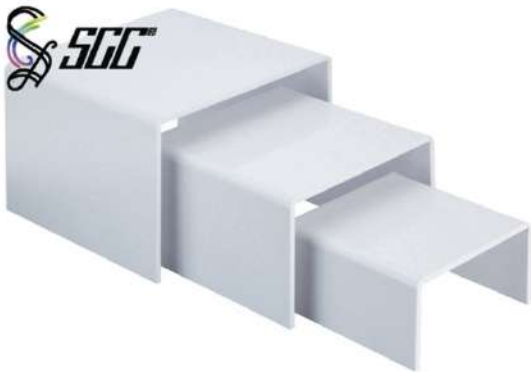

Buffet ware

“Riser and Accessories” Buffet ware